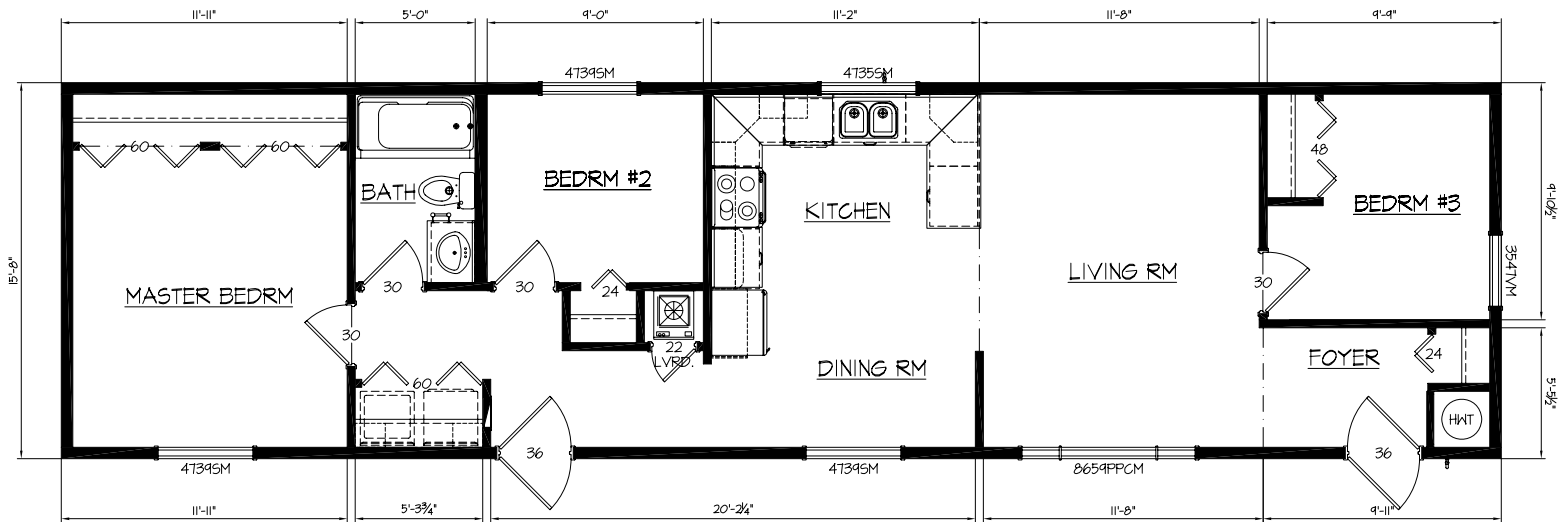

Distinctive Living

	#1604 - RES3 P.O. BOX 4580 BARREAD, AR, TN 37144 PHONE: (601) 325-0525 FAX: (601) 325-0506	MODEL INFO: METRO SERIES BHI-16W-20015 16' X 60' 960 SQ. FT. 06/06/2007 01-06062007